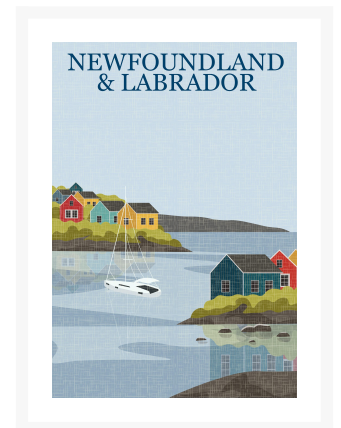

Product Images

Newfoundland And Labrador

Description

Printed on canvas - Custom made to order. Allow **2-4 WEEKS** for production

Products in this set

Newfoundland And Labrador

38x60

Printed on canvas - Custom made to order. Allow **2-4 WEEKS** for production