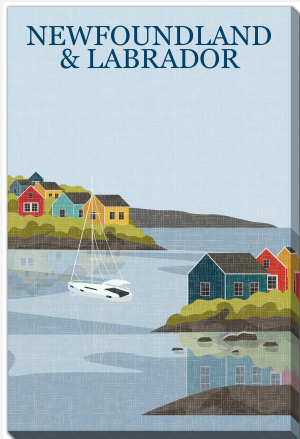

Product Images

Newfoundland And Labrador

Description

Printed on canvas - Custom made to order. Allow **2-4 WEEKS** for production

Products in this set

Newfoundland And Labrador

38x60

Printed on canvas - Custom made to order. Allow **2-4 WEEKS** for production

Newfoundland And Labrador

30x45

Printed on canvas - Custom made to order. Allow **2-4 WEEKS** for production

Newfoundland And Labrador

22x28

Printed on canvas - Custom made to order. Allow **2-4 WEEKS** for production

Newfoundland And Labrador

16x20

Printed on canvas - Custom made to order. Allow **2-4 WEEKS** for production