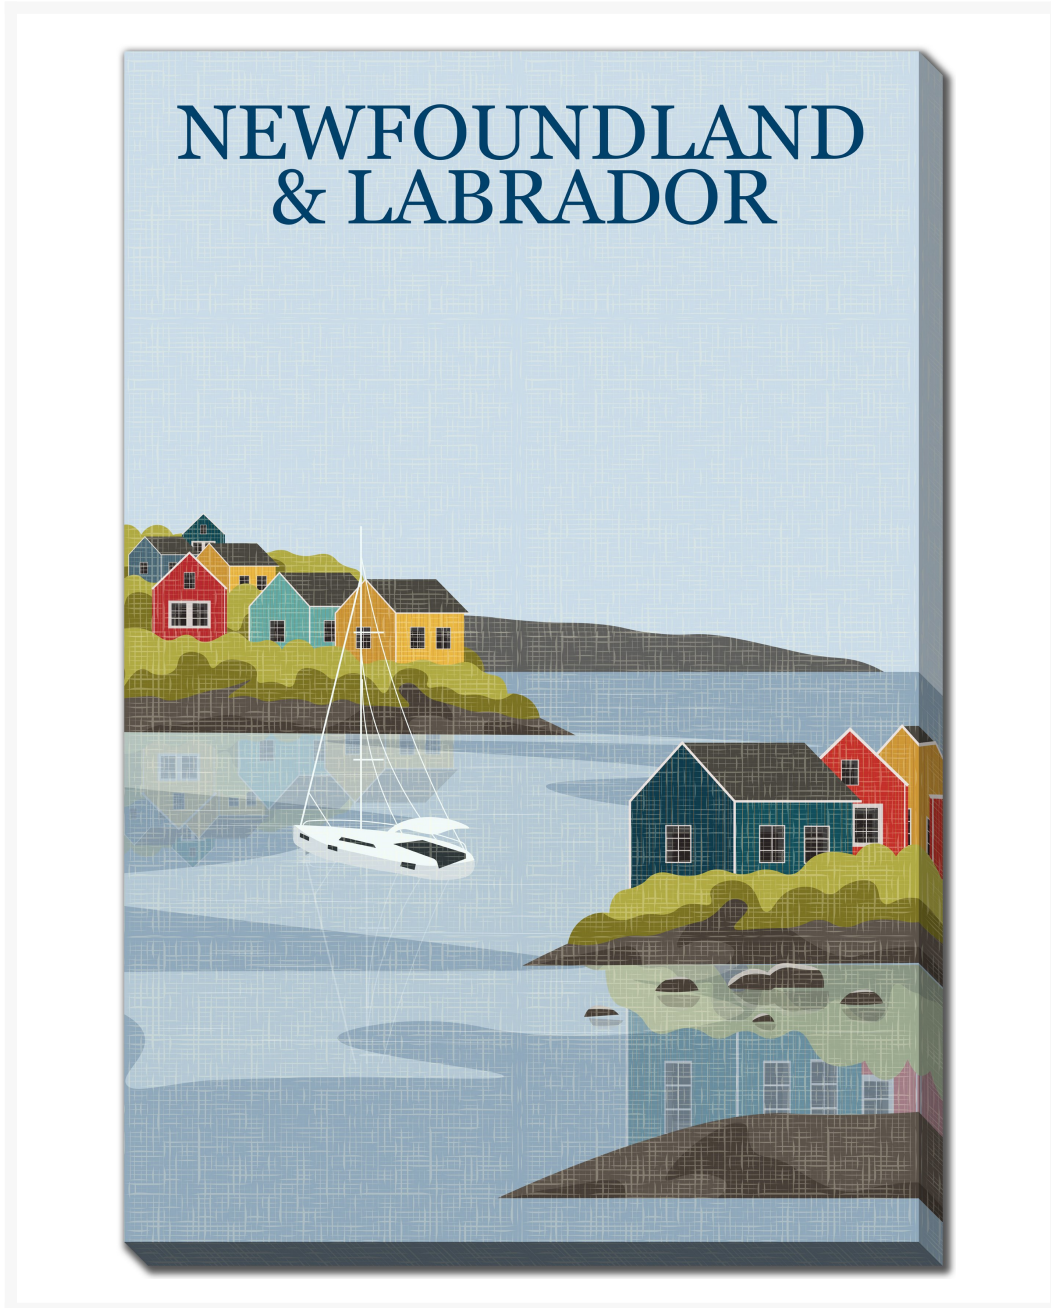

Product Images

Newfoundland And Labrador

Description

Printed on canvas - Custom made to order. Allow **2-4 WEEKS** for production

Products in this set

Newfoundland And Labrador

38x60

Printed on canvas - Custom made to order. Allow **2-4 WEEKS** for production

Newfoundland And Labrador

30x45

Printed on canvas - Custom made to order. Allow **2-4 WEEKS** for production

Newfoundland And Labrador

22x28

Printed on canvas - Custom made to order. Allow **2-4 WEEKS** for production

Newfoundland And Labrador

16x20

Printed on canvas - Custom made to order. Allow **2-4 WEEKS** for production