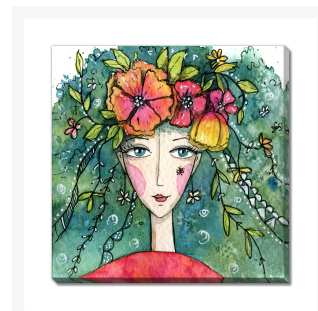

Product Images

Fairy Of Summer

Description

Printed on canvas - Custom made to order. Allow **2-4 WEEKS** for production

Products in this set

Fairy Of Summer

38x38

Printed on canvas - Custom made to order. Allow **2-4 WEEKS** for production

Fairy Of Summer

30x30

Printed on canvas - Custom made to order. Allow **2-4 WEEKS** for production

Fairy Of Summer

24x24

Printed on canvas - Custom made to order. Allow **2-4 WEEKS** for production

Fairy Of Summer