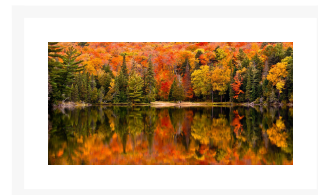

Product Images

Canisbay Lake

Description

Printed on canvas - Custom made to order. Allow **2-4 WEEKS** for production

Products in this set

Canisbay Lake

30X60

Printed on canvas - Custom made to order. Allow **2-4 WEEKS** for production

Canisbay Lake

20X40

Printed on canvas - Custom made to order. Allow **2-4 WEEKS** for production

Canisbay Lake

10X20

Printed on canvas - Custom made to order. Allow **2-4 WEEKS** for production